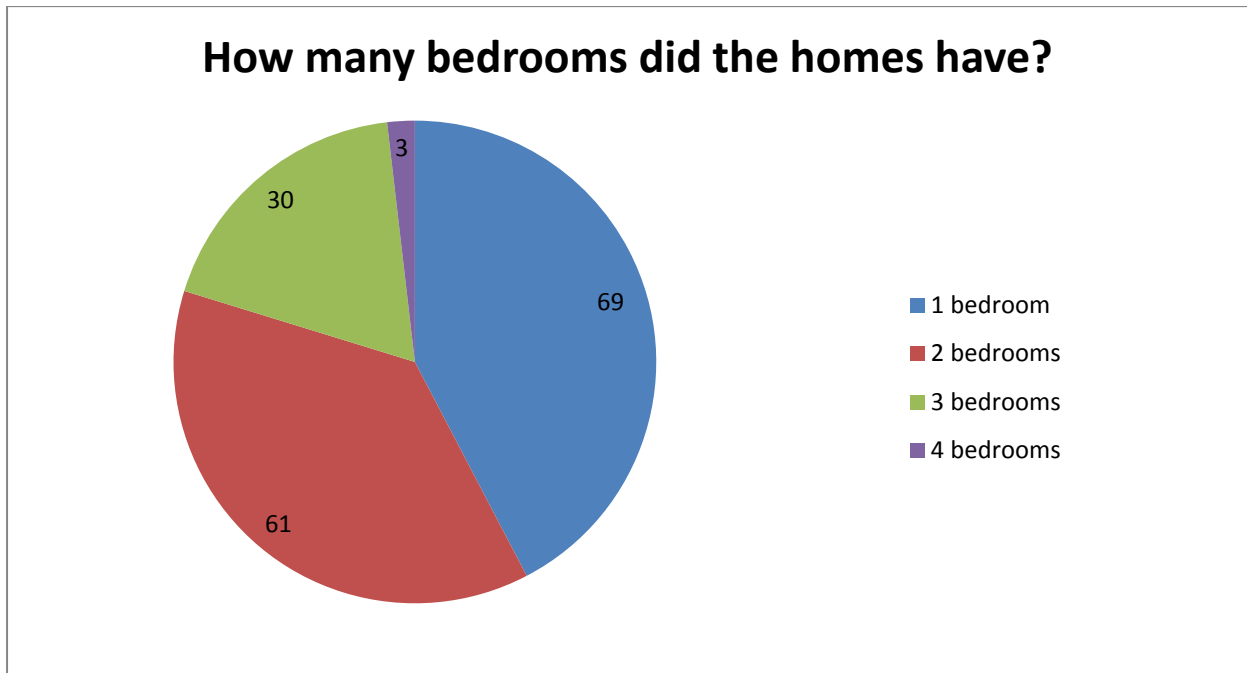

Who gets the homes in Forest of Dean?

Currently* in the Forest of Dean there are 2,221 people who are actively looking for a home, here is a look at what band they are in:

In 6 months (between 7th September 2016 and 7th March 2017) there were 163 homes let through the Homeseeker Plus system. These were let to people in different bands:

If you are looking for a home the size of the home will be very important to you, below is a chart that shows you how many bedrooms these 163 homes had:

There are lots of different areas in the Forest of Dean, the graph below shows you where the 163 homes were in the Forest: