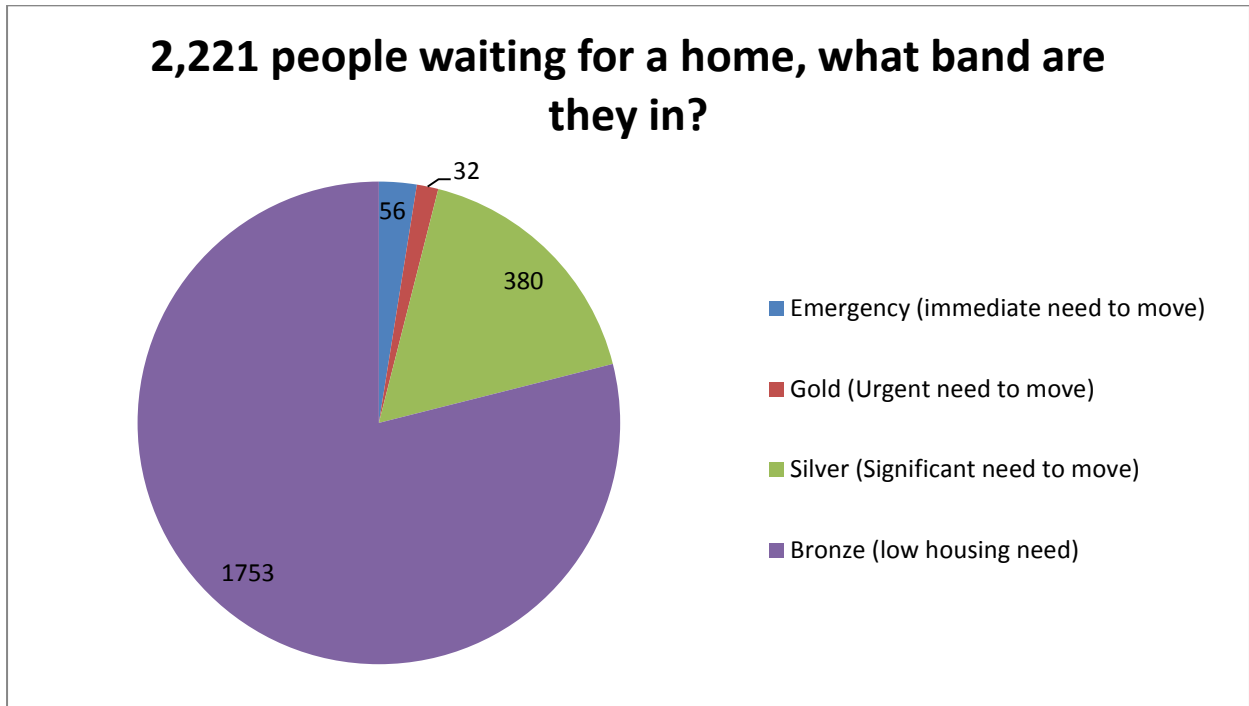

Who gets the homes in Forest of Dean?

Currently* in the Forest of Dean there are 2,221 people who are actively looking for a home, here is a look at what band they are in:

In 6 months (between 7th September 2016 and 7th March 2017) there were 163 homes let through the Homeseeker Plus system. These were let to people in different bands:

If you are looking for a home the size of the home will be very important to you, below is a chart that shows you how many bedrooms these 163 homes had:

There are lots of different areas in the Forest of Dean, the graph below shows you where the 163 homes were in the Forest: