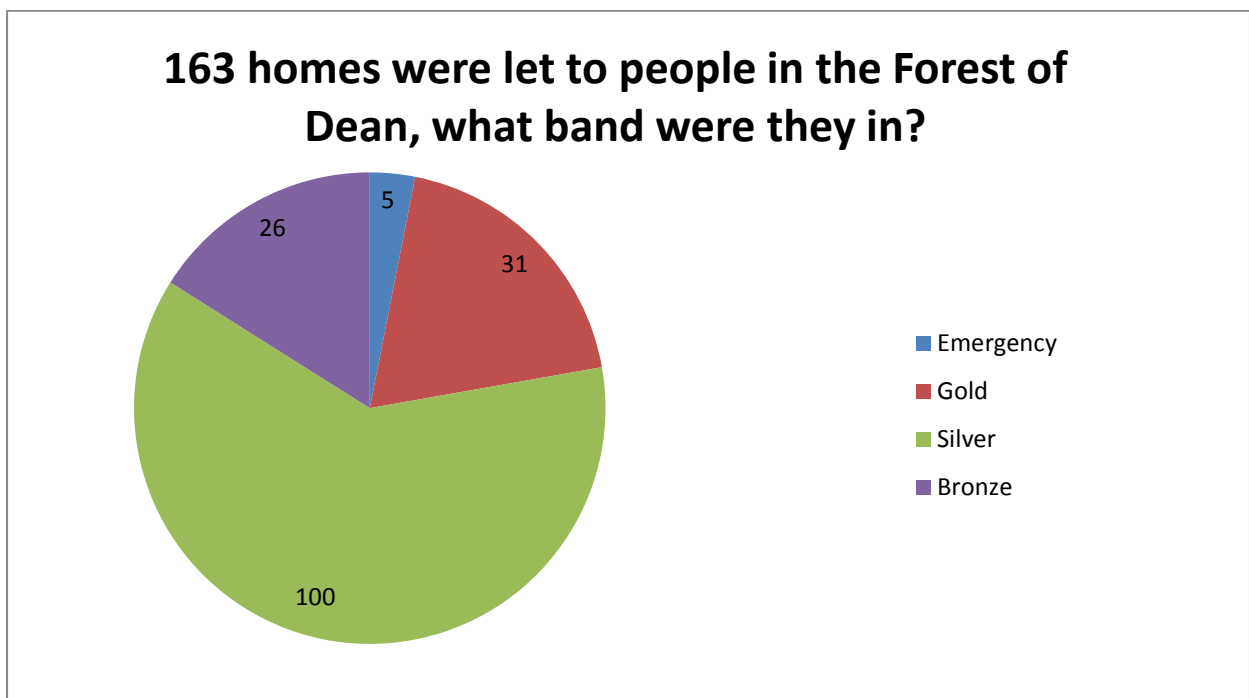

Who gets the homes in Forest of Dean?

Currently* in the Forest of Dean there are 2,221 people who are actively looking for a home, here is a look at what band they are in:

In 6 months (between 7th September 2016 and 7th March 2017) there were 163 homes let through the Homeseeker Plus system. These were let to people in different bands:

If you are looking for a home the size of the home will be very important to you, below is a chart that shows you how many bedrooms these 163 homes had:

There are lots of different areas in the Forest of Dean, the graph below shows you where the 163 homes were in the Forest: